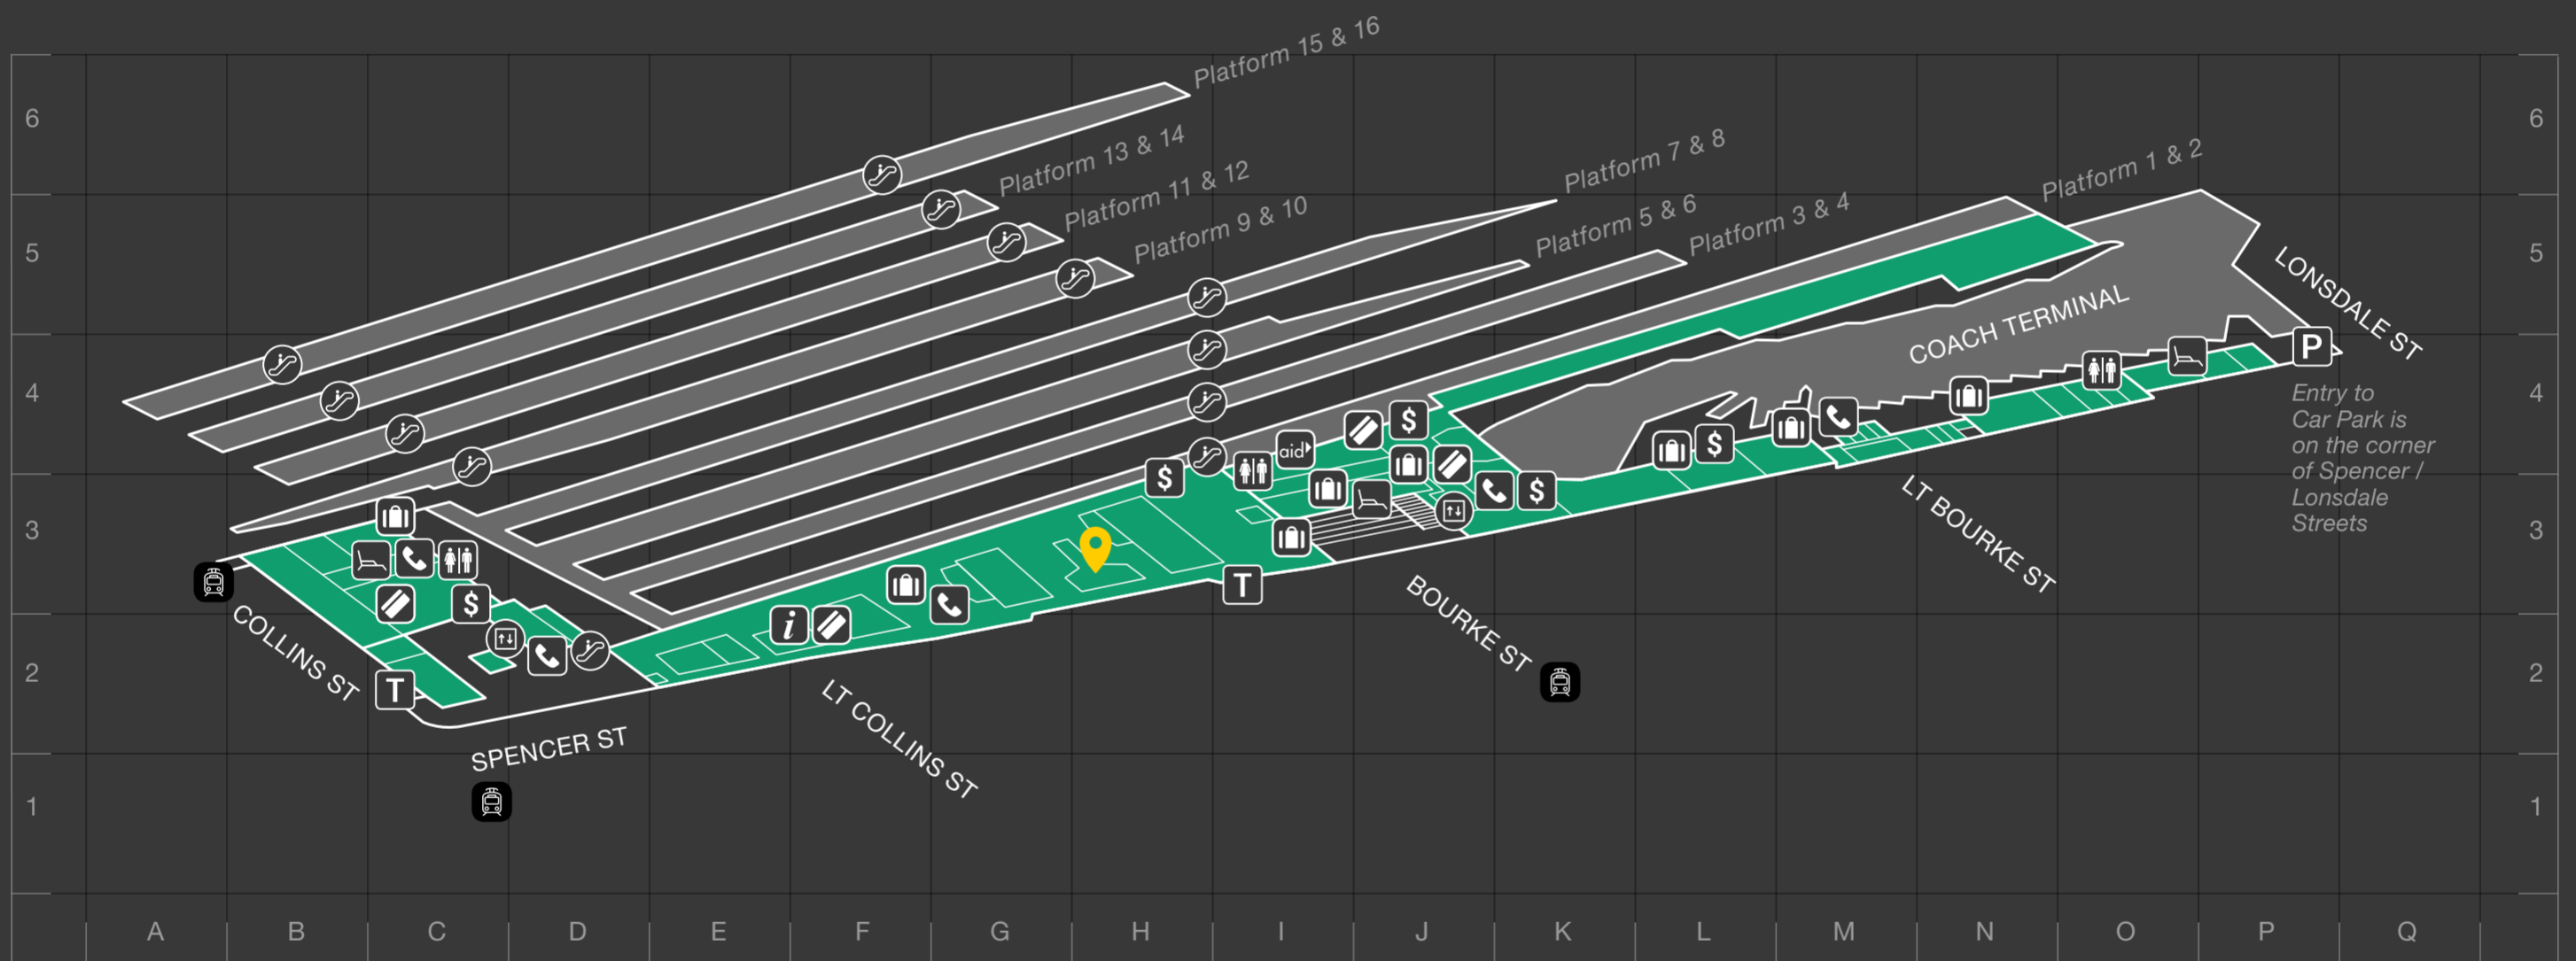

Click level to zoom in and view stores

L1

- Entrance to Metro Trains Platforms 9 – 14
- Entrance to V/line Trains Platforms 1 – 8 & 15 – 16
- Metro Customer Service
- Bourke Street Bridge (to Etihad Stadium)
- Spencer Outlet Centre

M

- Woolworths Car Park

G

- Entrance to V/Line Trains Platform 1 – 8
- V/Line Customer Service
- Coach Terminal (Regional & Skybus)
- Public Transport Victoria (PTV) Information Hub
- Meeting Point
- Waiting Lounge
- Travellers Aid
- Lockers & Luggage Hall

- Meeting Point
- Public Transport Victoria (PTV) Information Hub
- Ticket Office
- Waiting Lounge
- Travellers Aid
- Lockers
- Toilets
- Telephones
- ATMs
- Escalators
- Lifts
- Trams
- Car Park
- Taxi Rank

Southern Cross Station
 Spencer St, Docklands
 VIC 3008

Getting here

- Tram no. 86, 96, Stop 1 (Bourke St / Spencer St)
- Tram no. 11, 12, 48, 109, Stop 1 (Collins St / Spencer St)
- Tram no. 11, 48, Stop D14 (Collins St)
- City Loop Train