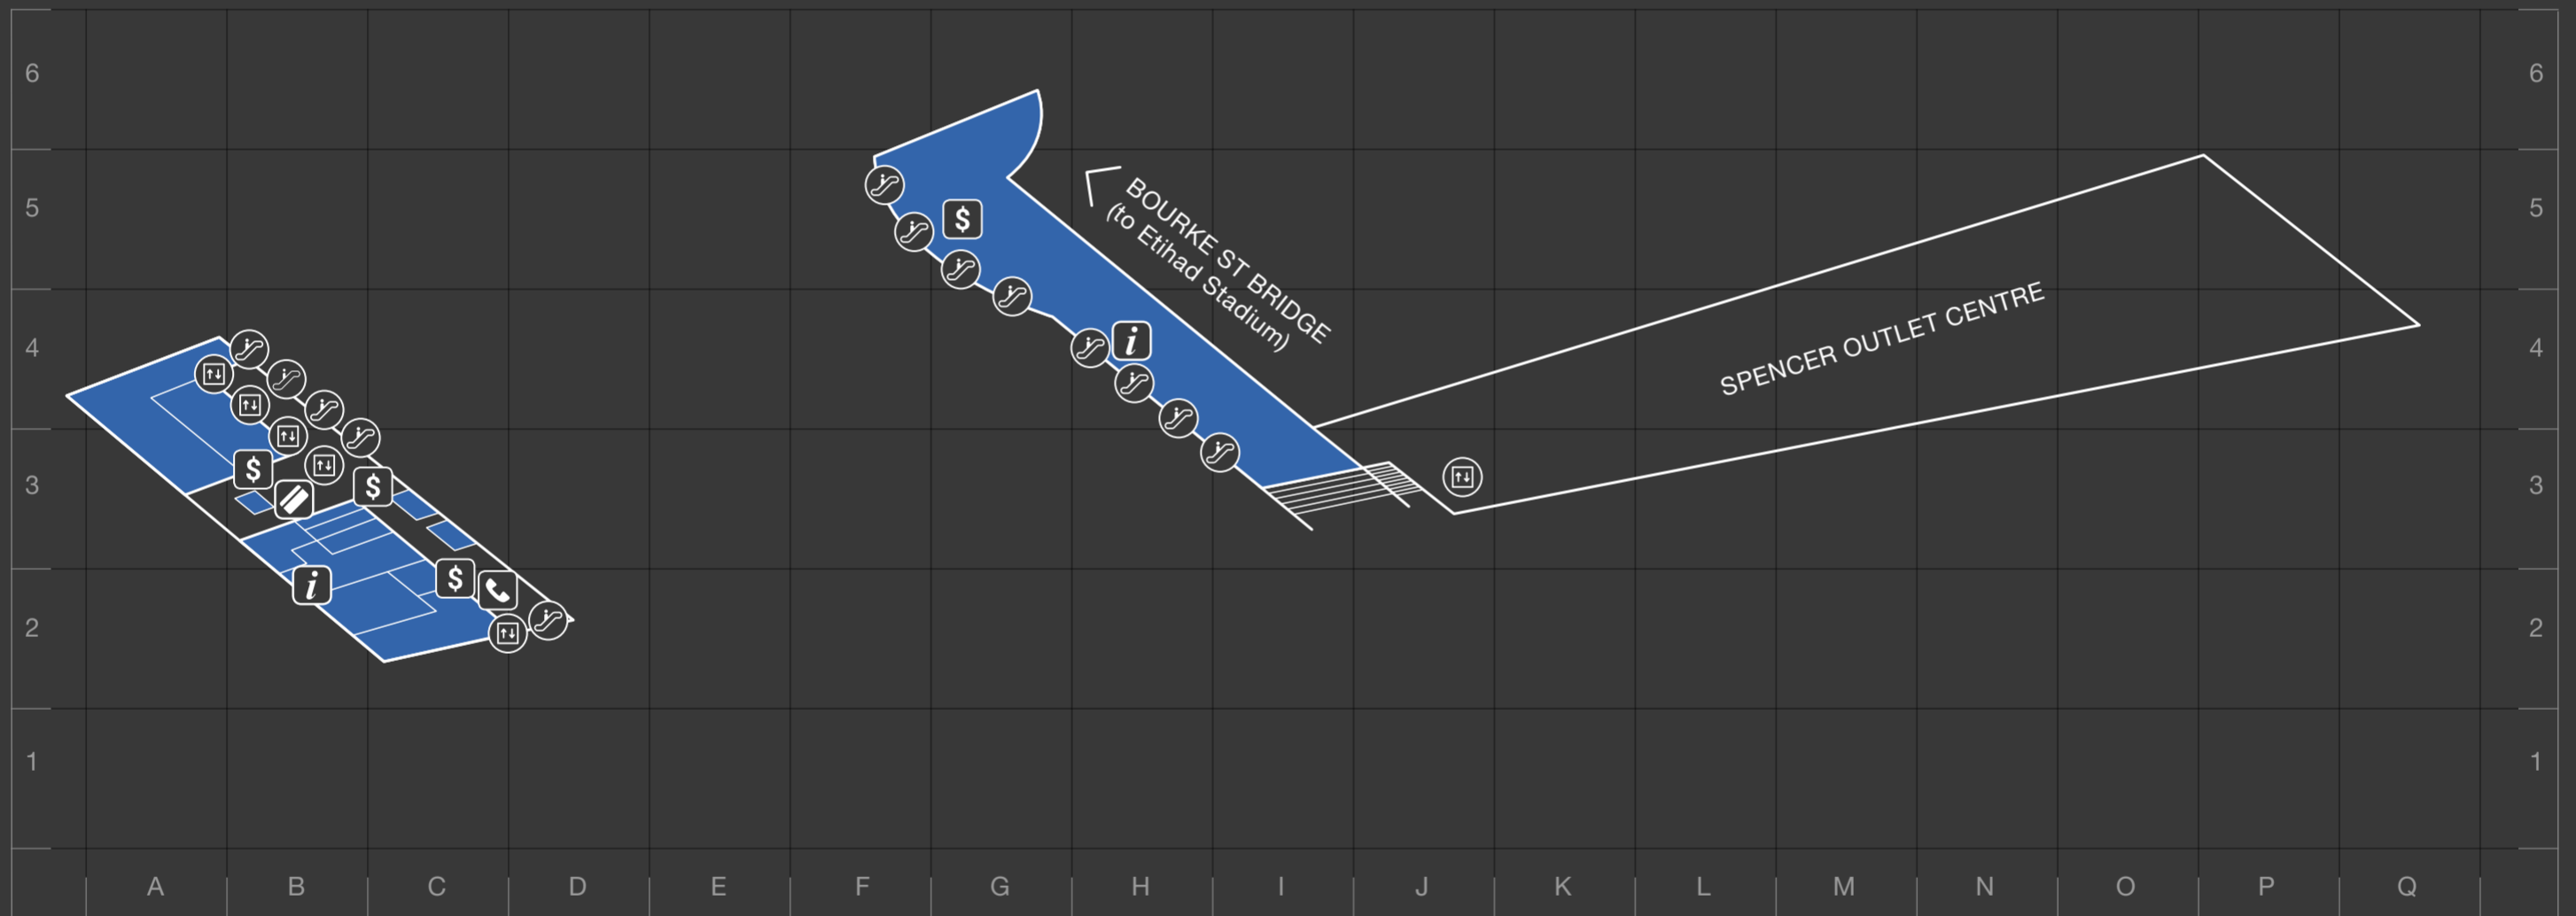

Southern Cross Station
 Spencer St, Docklands
 VIC 3008

Getting here

- Tram no. 86, 96, Stop 1 (Bourke St / Spencer St)
- Tram no. 11, 12, 48, 109, Stop 1 (Collins St / Spencer St)
- Tram no. 11, 48, Stop D14 (Collins St)
- City Loop Train