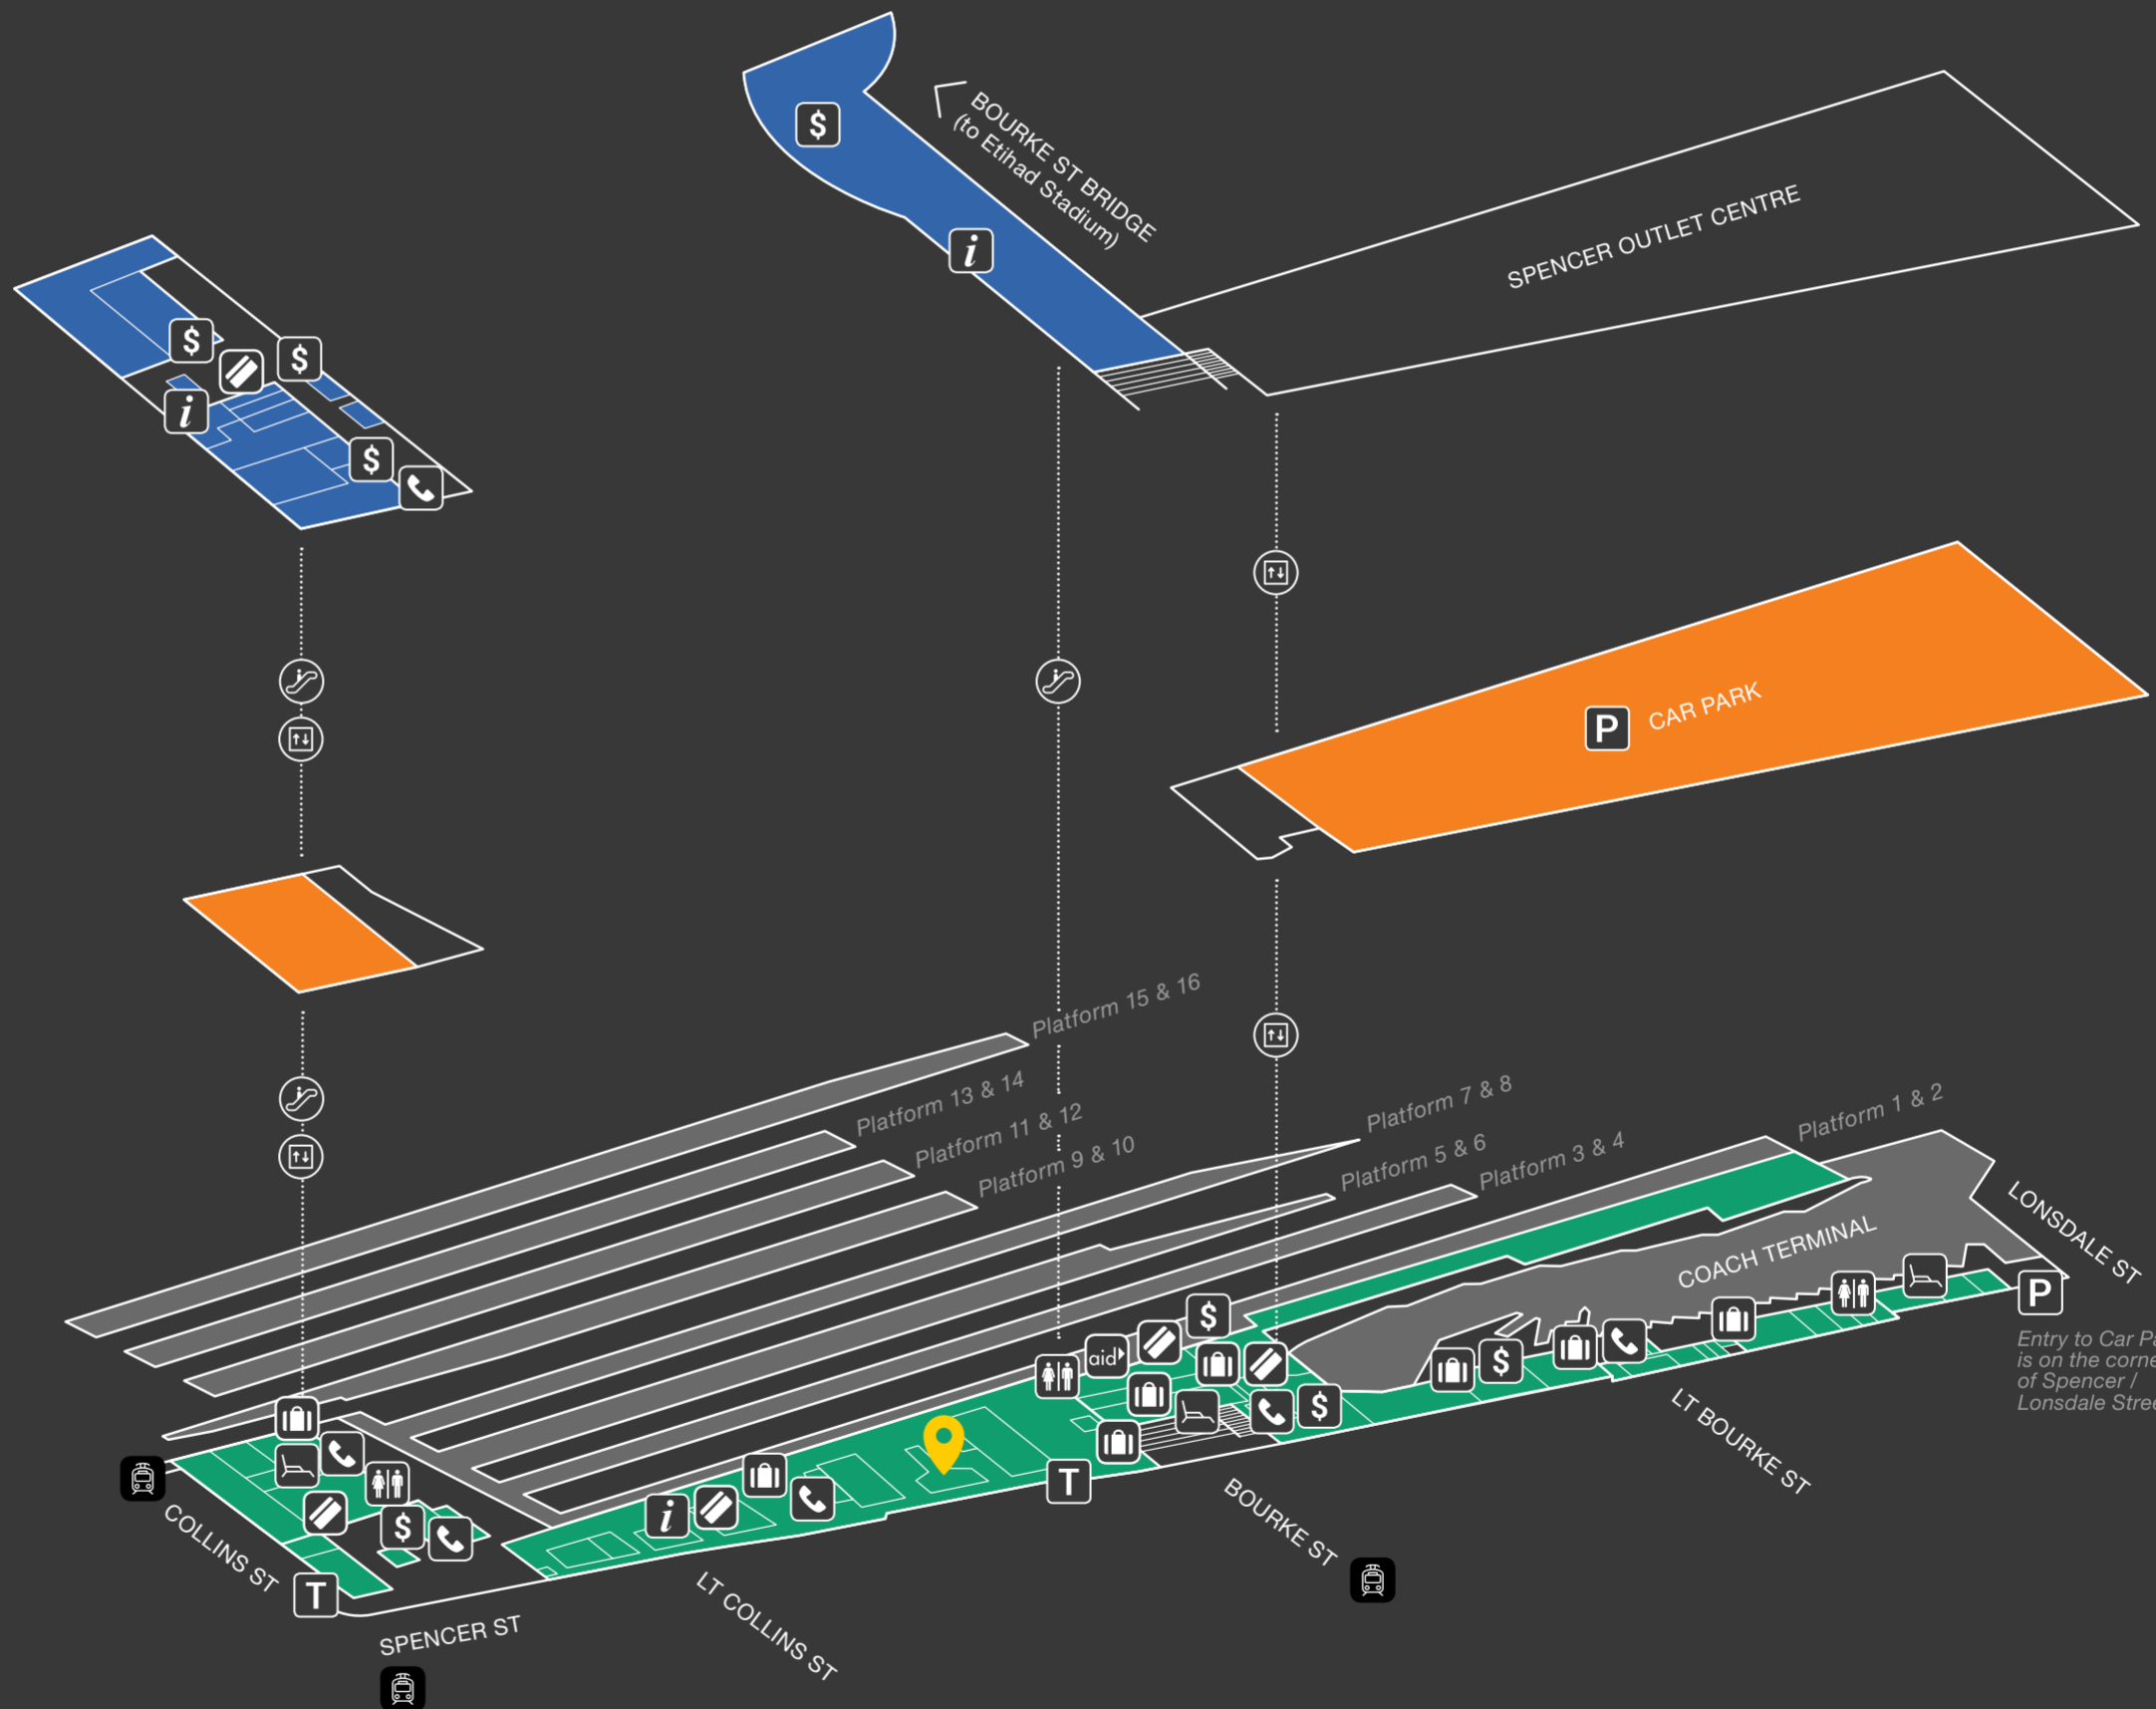

Click level to zoom in and view stores

L1

- Entrance to Metro Trains Platforms 9 – 14
- Entrance to V/line Trains Platforms 1 – 8 & 15 – 16
- Metro Customer Service
- Bourke Street Bridge (to Etihad Stadium)
- Spencer Outlet Centre

M

- Woolworths Car Park

G

- Entrance to V/Line Trains Platform 1 – 8
- V/Line Customer Service
- Coach Terminal (Regional & Skybus)
- Public Transport Victoria (PTV) Information Hub
- Meeting Point
- Waiting Lounge
- Travellers Aid
- Lockers & Luggage Hall

- Meeting Point
- Public Transport Victoria (PTV) Information Hub
- Ticket Office
- Waiting Lounge
- Travellers Aid
- Lockers
- Toilets
- Telephones
- ATMs
- Escalators
- Lifts
- Trams
- Car Park
- Taxi Rank

Southern Cross Station
 Spencer St, Docklands
 VIC 3008

Getting here

- Tram no. 86, 96, Stop 1 (Bourke St / Spencer St)
- Tram no. 11, 12, 48, 109, Stop 1 (Collins St / Spencer St)
- Tram no. 11, 48, Stop D14 (Collins St)
- City Loop Train